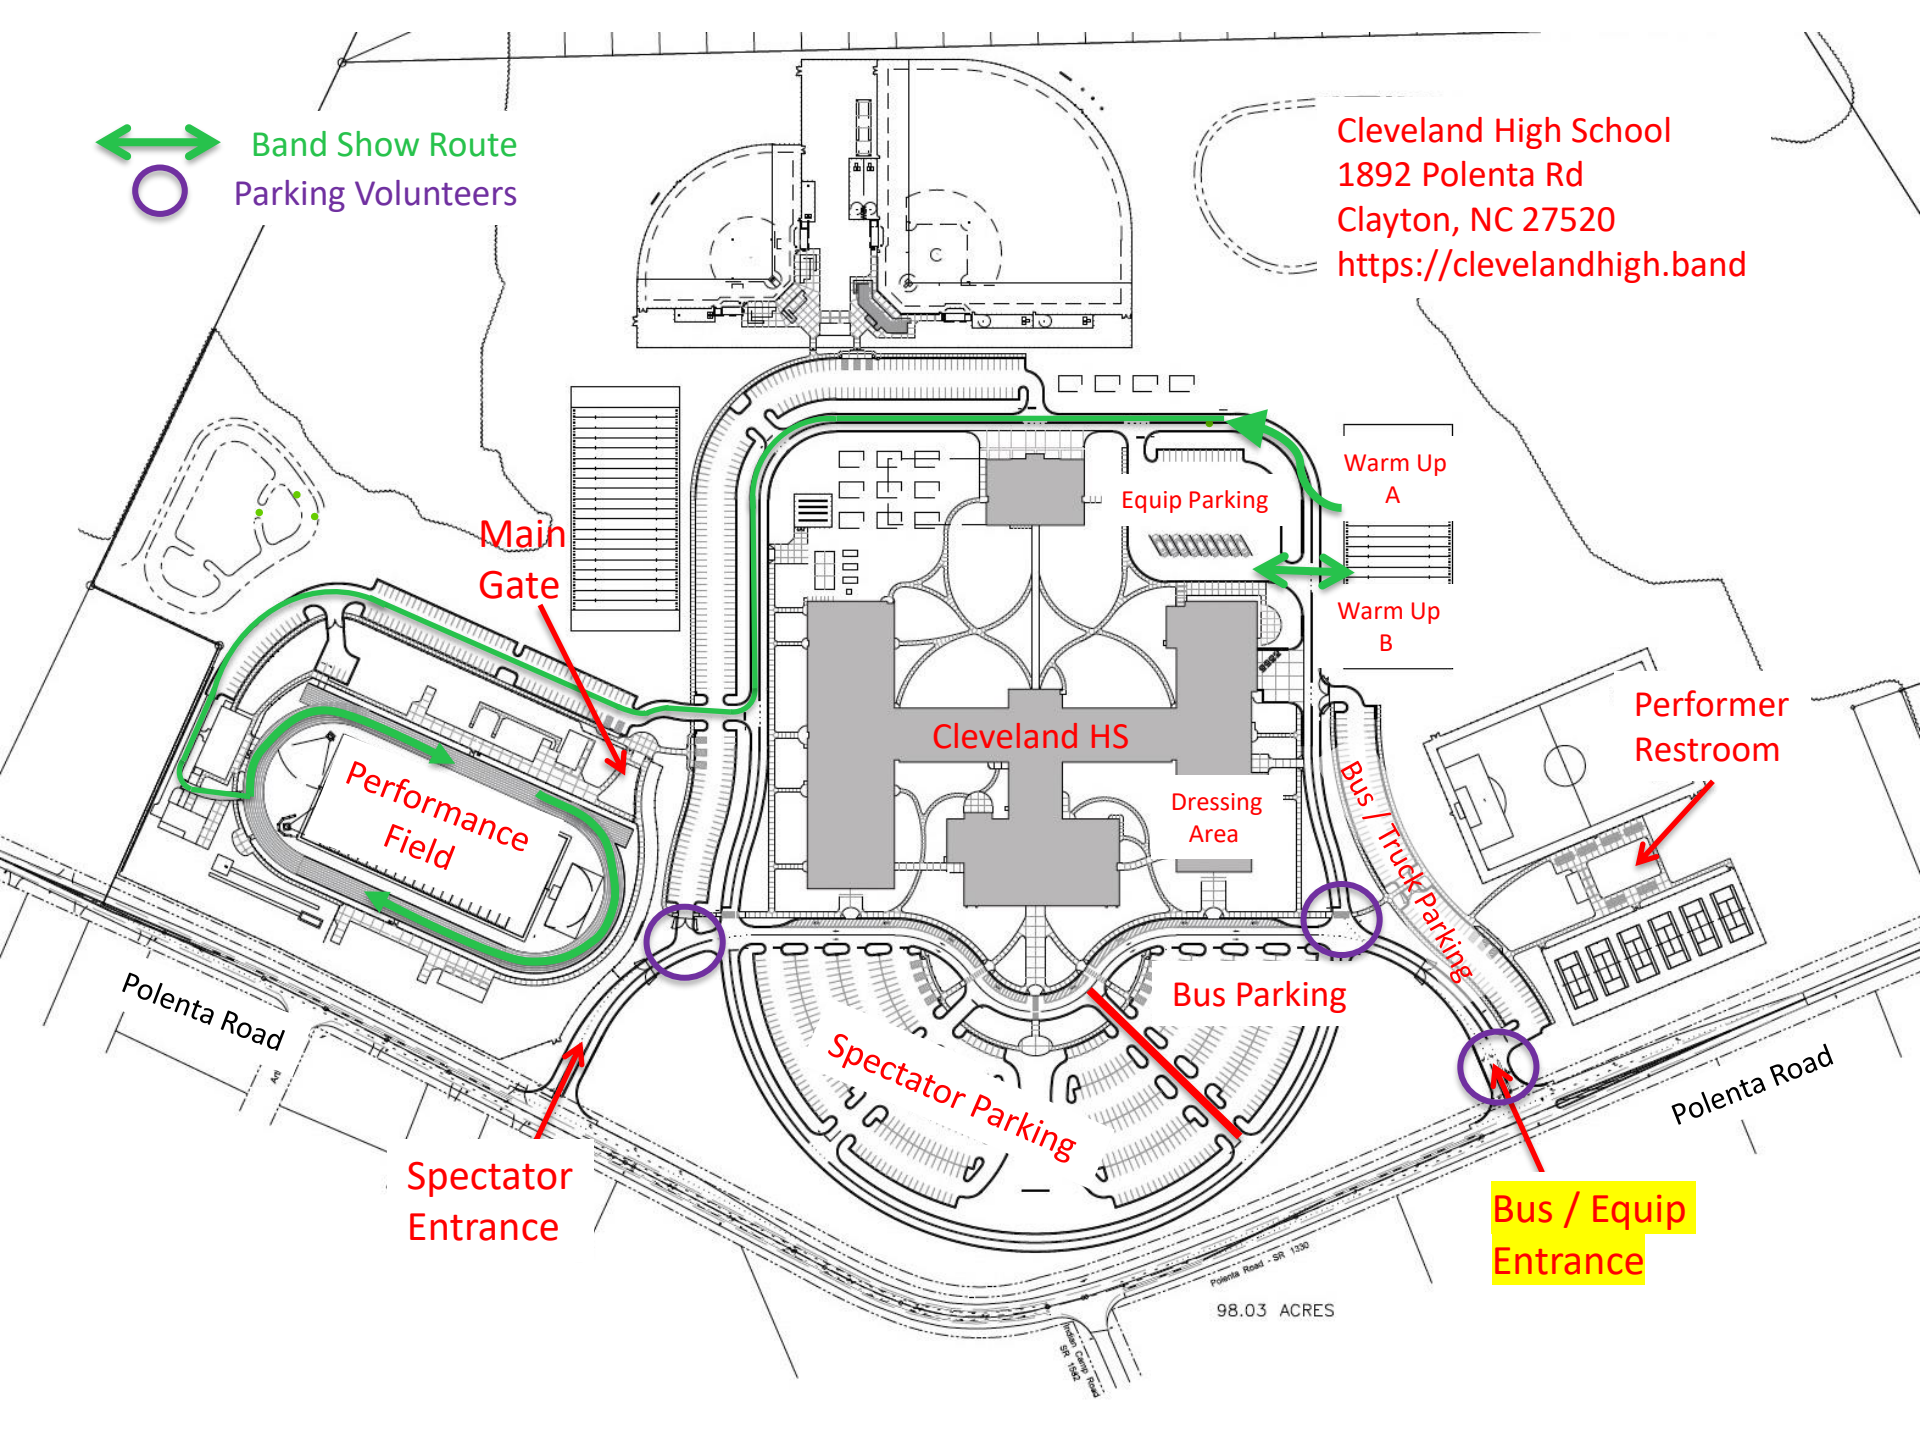

Band Show Route
Parking Volunteers

Cleveland High School
1892 Polenta Rd
Clayton, NC 27520
<https://clevelandhigh.band>

Main Gate

Performance Field

Cleveland HS

Equip Parking

Warm Up A

Warm Up B

Performer Restroom

Dressing Area

Bus / Truck Parking

Bus Parking

Spectator Parking

Spectator Entrance

Bus / Equip Entrance

Polenta Road

Polenta Road

98.03 ACRES